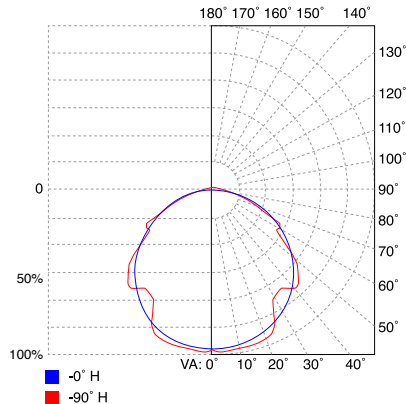

Wet Location Vaportight: WL-SEG-1540-LED-QS

Wet Location 15" x 4' Linear Vaportight LED Luminaire for Surface or Pendant Mounting

ENERGY DATA

STD SEG 1540 (APROX¹ DELIVERED LUMENS)								
ENCLOSURE SIZE	LED PACKAGE	CRI	DIMMING SELECTION	CLEAR LENS			AMBIENT TEMP	
				LUMENS¹	WATTS²	EFFICACY³ (Lm/W)	MINIMUM	MAXIMUM⁴
1540	2 LO	83	0-10V 1%	7,625	55	139	-20°C (-4°F)	40°C (104°F)
1540	3 LO	83	0-10V 1%	11,430	82	139	-20°C (-4°F)	40°C (104°F)
1540	4 LO	83	0-10V 1%	15,250	110	139	-20°C (-4°F)	40°C (104°F)
1540	6 LO	83	0-10V 1%	22,875	164	139	-20°C (-4°F)	35°C (95°F)
1540	2 HI	83	0-10V 1%	20,590	153	135	-20°C (-4°F)	35°C (95°F)
1540	3 HI	83	0-10V 1%	30,890	229	135	-20°C (-4°F)	35°C (95°F)
1540	EM10⁵	NA	NA	1100-1390	4	NA	0°C (32°F)	35°C (95°F)

- ¹ DELIVERED LUMEN DATA IS EXTRAPOLATED FROM MEASURED DATA @25C WITH NO EXTRA OPTIONS. VARIANCES WILL OCCUR WHEN OPTIONS ARE CHOSEN
- ² WATTAGE IS MEASURED WITH 4000K SELECTION @ 120vAC AND Tambient = 25C. WATTAGES MAY VARY WITH ALTERNATE CONFIGURATIONS
- ³ EFFICACY CALCULATED USING 4000K CCT DATA.
- ⁴ TEMP RATING MAY VARY WITH SPECIFIED DRIVERS OR ANY NON STANDARD SELECTION
- ⁵ 90 MINUTE 10W EMERGENCY DRIVER; LUMENS CALCULATED BASED ON FIXTURE EFFICACY. (EX: 10W x 100Lm/W = 1000Lm Delivered)

PHOTOMETRICS

SEG 1540 CP