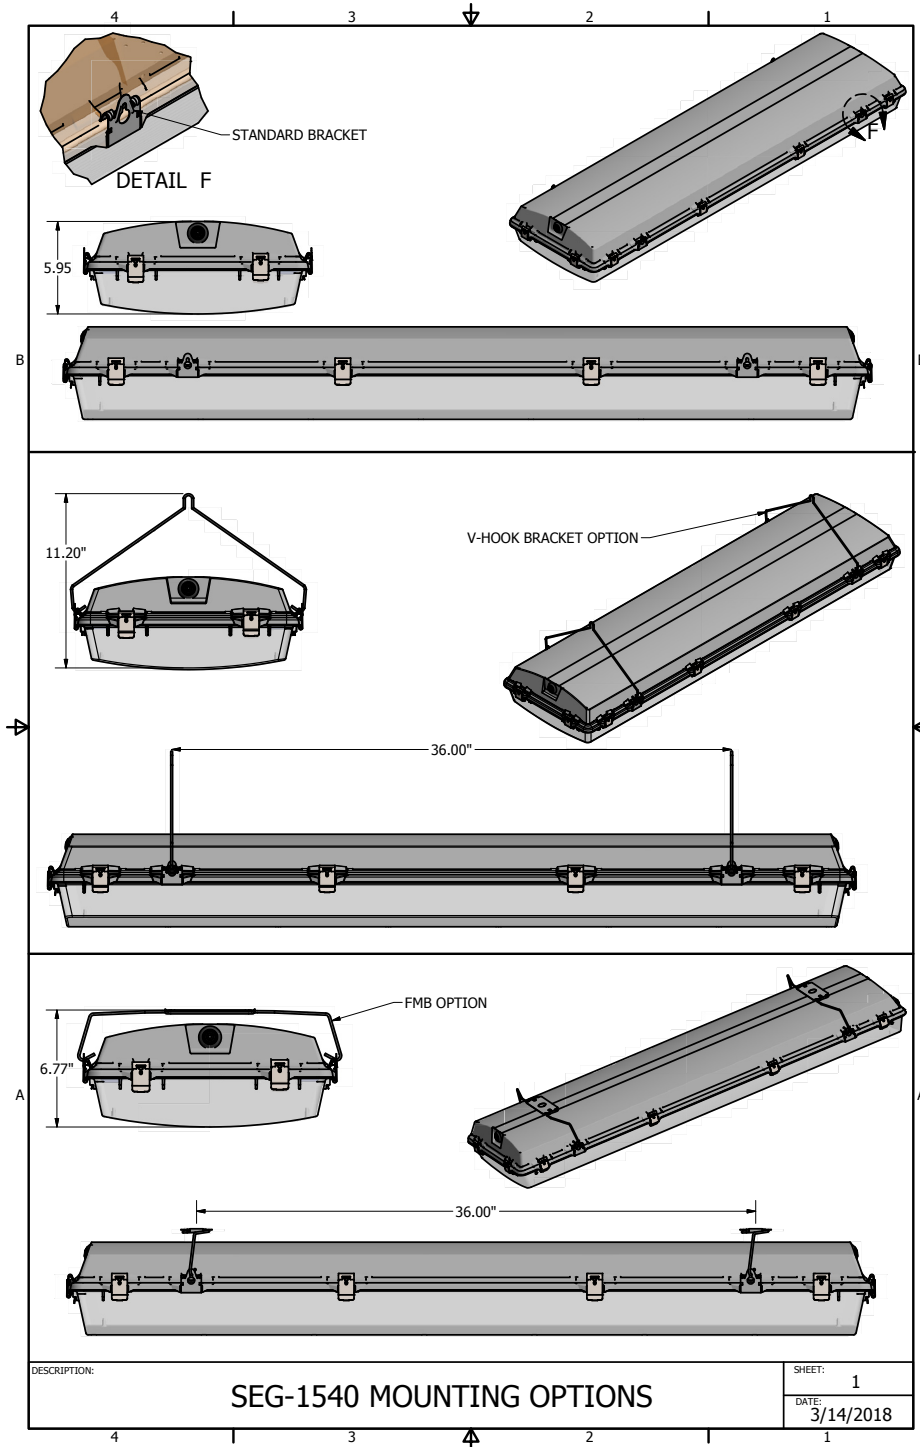

Wet Location Vaportight: WL-SEG-1540-LED-QS

Wet Location 15" x 4' Linear Vaportight LED Luminaire for Surface or Pendant Mounting

MOUNTING OPTIONS