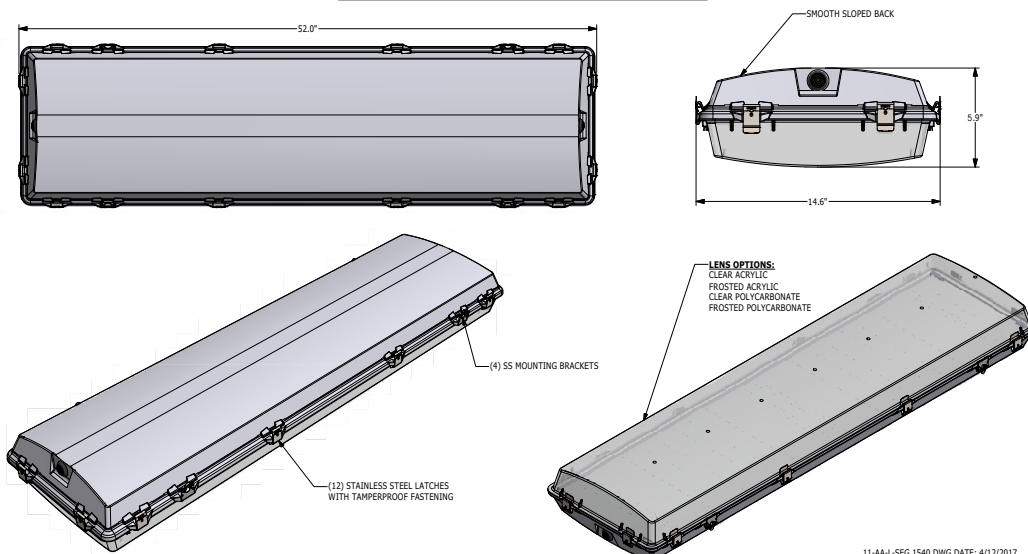

INSTALLATION: Suitable for surface or suspended installation onto or under covered ceilings. Two sealed 1/2" trade size conduit entry points located at ends. See options for pre-wired whips or cords.

LISTINGS: IP67 rated for dust and water ingress. Suitable for 1500 PSI high pressure hosedowns. UL listed per UL_1598 for wet locations. Nema 4x rated. Drivers and LEDs are covered by a 5 year warranty, the remaining fixture is covered by a 10 year warranty. DLC Premium and Standard qualified product configurations available. This product is Buy American Act (B.A.A.) compliant.

5-DAY QUICK SHIP POLICY: Quantity restriction of 25 fixtures. Once PO is received by 12:00 PM CST, shipping will occur within 5 business days. Standard freight applies. Expedited shipping to be paid by customer.

3-DAY QUICK SHIP POLICY: Quantity restriction of 15 fixtures. Once PO is received by 12:00 PM CST, shipping will occur within 3 business days. Standard freight applies. Expedited shipping to be paid by customer.

PRODUCT DRAWINGS

SEG 1540 REFERENCE DIMENSIONS